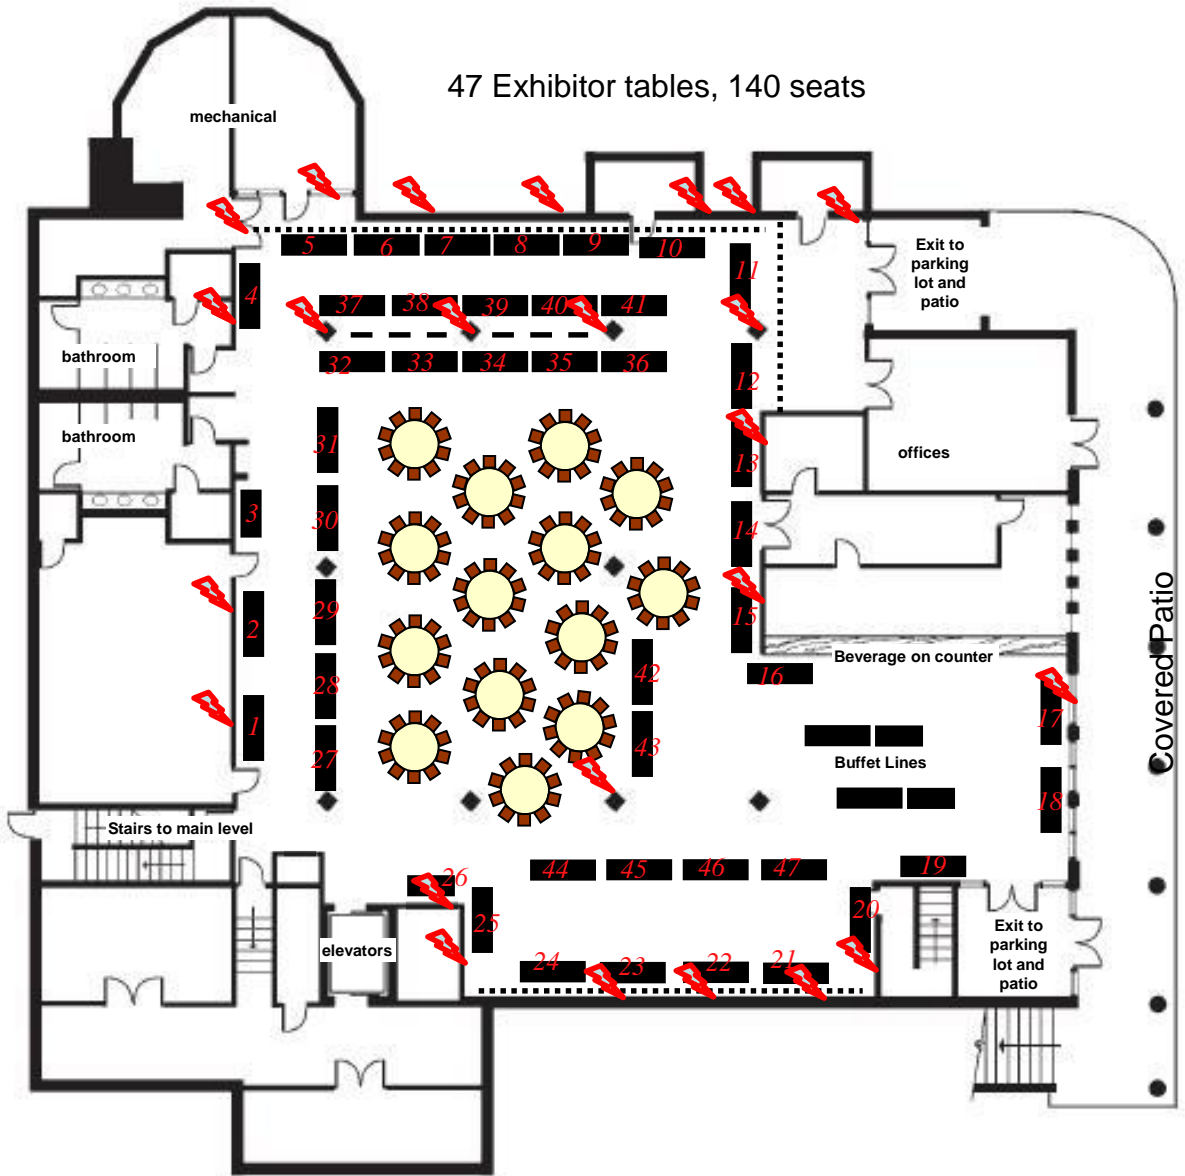

MI Court Managers Conference - Exhibit Space May 12 & 13, 2020

High Pipe and Drape
 Low Pipe and Drape - - - - -

Electrical outlets = ⚡